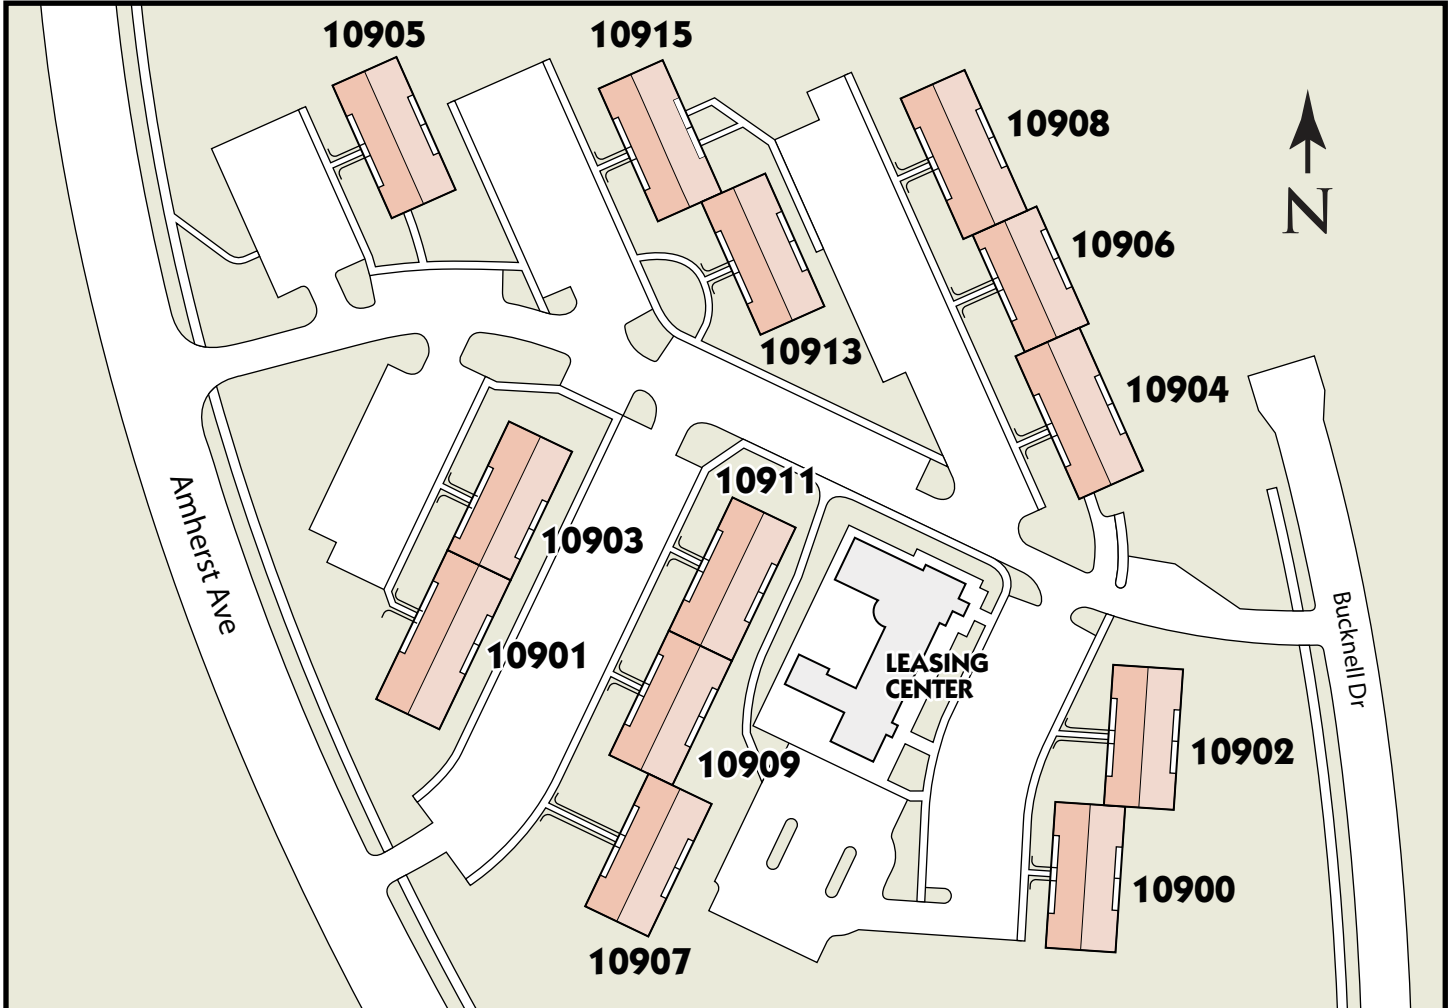

THE
ENCORE
AT WHEATON STATION

SITE PLAN

DIRECTIONS

- Take the Capital Beltway (I-495) to Georgia Avenue North (Exit 31)
- Continue on Georgia Avenue approximately 2 miles
- Turn right onto Windham Lane
- Turn left onto Amherst Avenue
- Follow the signs to the Leasing Center